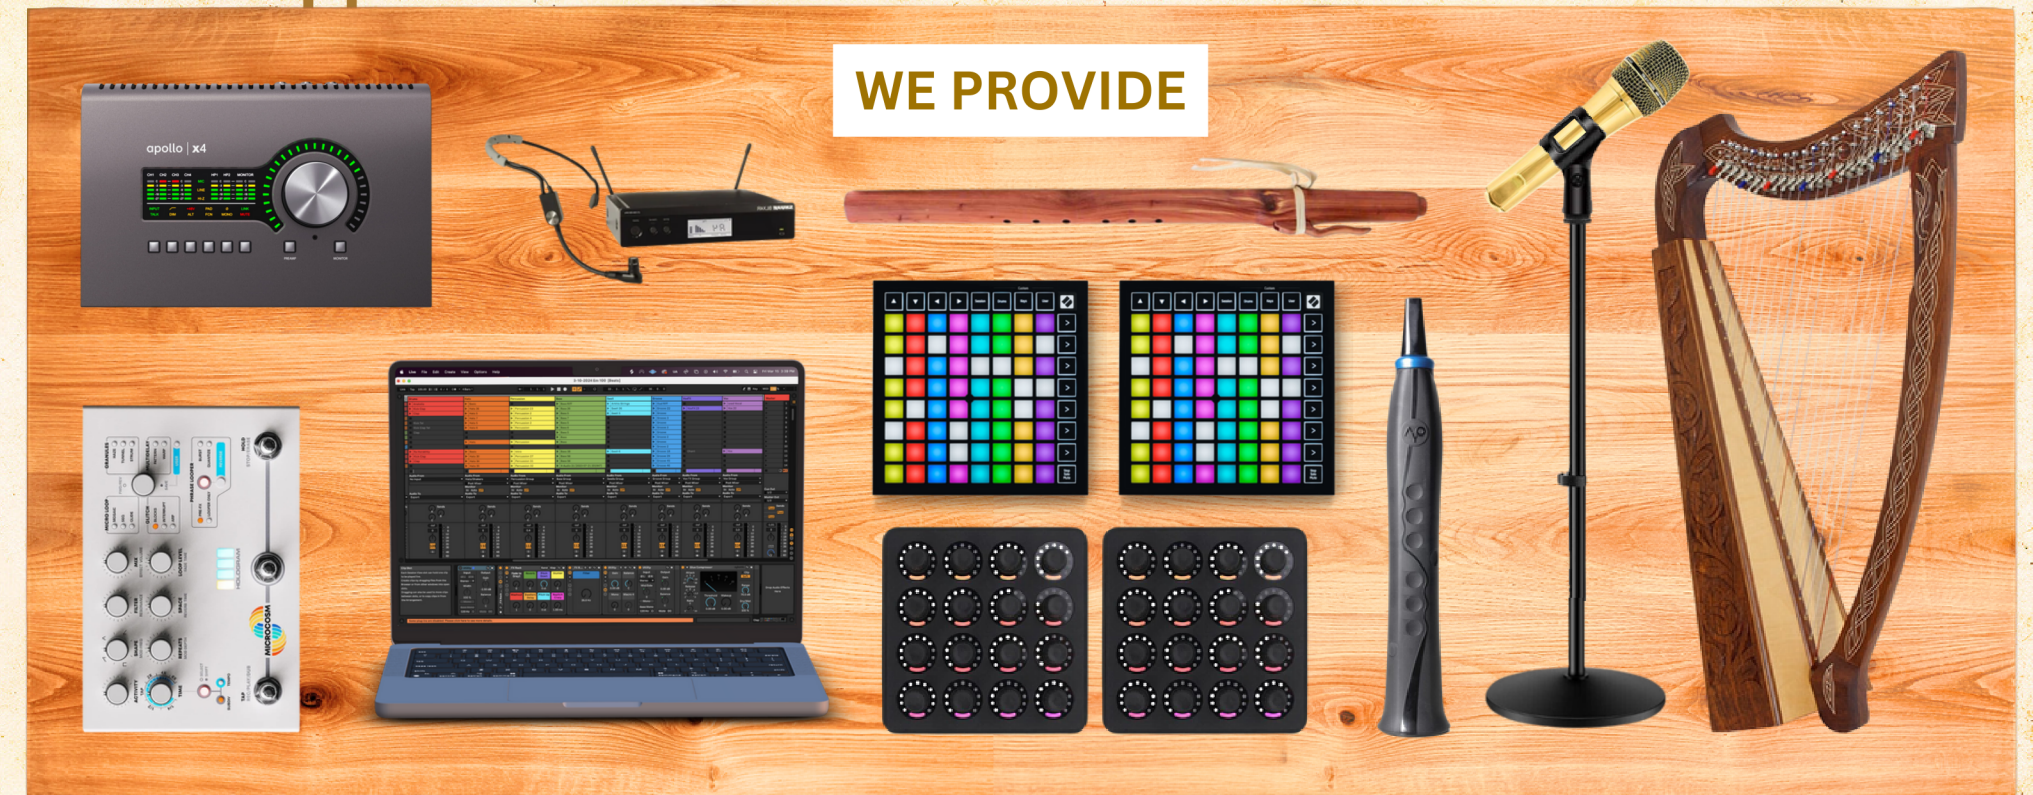

## TECHNICAL RIDER

### YOU PROVIDE

- 1 left & 1 right audio input:
  - Can be either XLR, RCA or 1/4"
- 1 power outlet or extension cord nearby
- 1 table at least 48" long
  - We can bring table with advance notice

### WE PROVIDE

- All of our mics, instruments & electronic sound run through our interface / mixer. We send a stereo output to your sound system.

ONE STEREO OUTPUT: EITHER XLR, RCA OR 1/4"

WE PROVIDE

TABLE